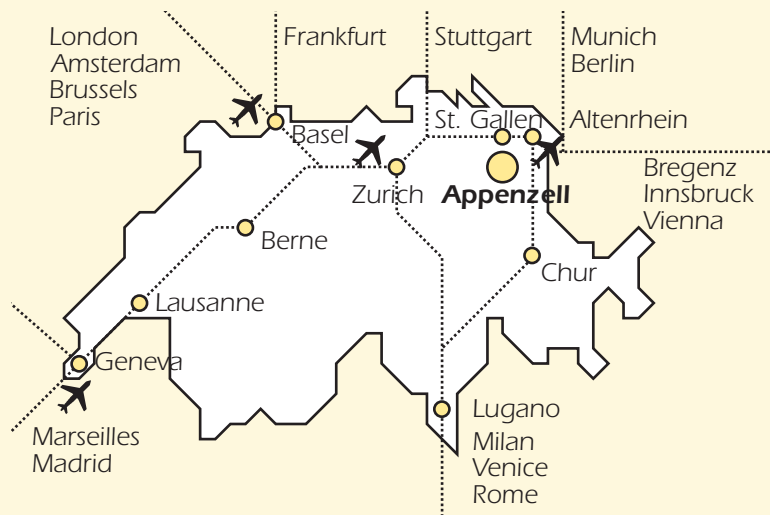

Switzerland

Airports

Basel, Zurich Kloten
 or Altenrhein

Motorway

"A1", between Zurich-
 St. Gallen
 motorway exit "St. Gallen-
 Winkeln/Appenzellerland"
 Direction "Appenzell"

By train

Gossau-Herisau-Appenzell
 or St. Gallen-Gais-Appenzell

Appenzell City

By car

Main street/by-pass
 at the roundabout vis-à-vis
 "Haslen" direction
 "Zentrum", into zone 30
 kph to Landsgemeindeplatz

By train

From the station direction
 "Zentrum", at the
 "Hauptgasse" left
 (5 minutes)