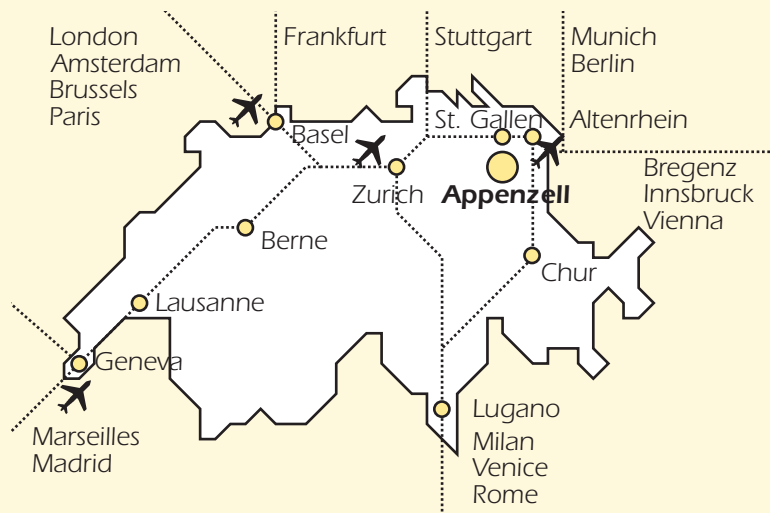

By train

Gossau-Herisau-Appenzell
or St. Gallen-Gais-Appenzell